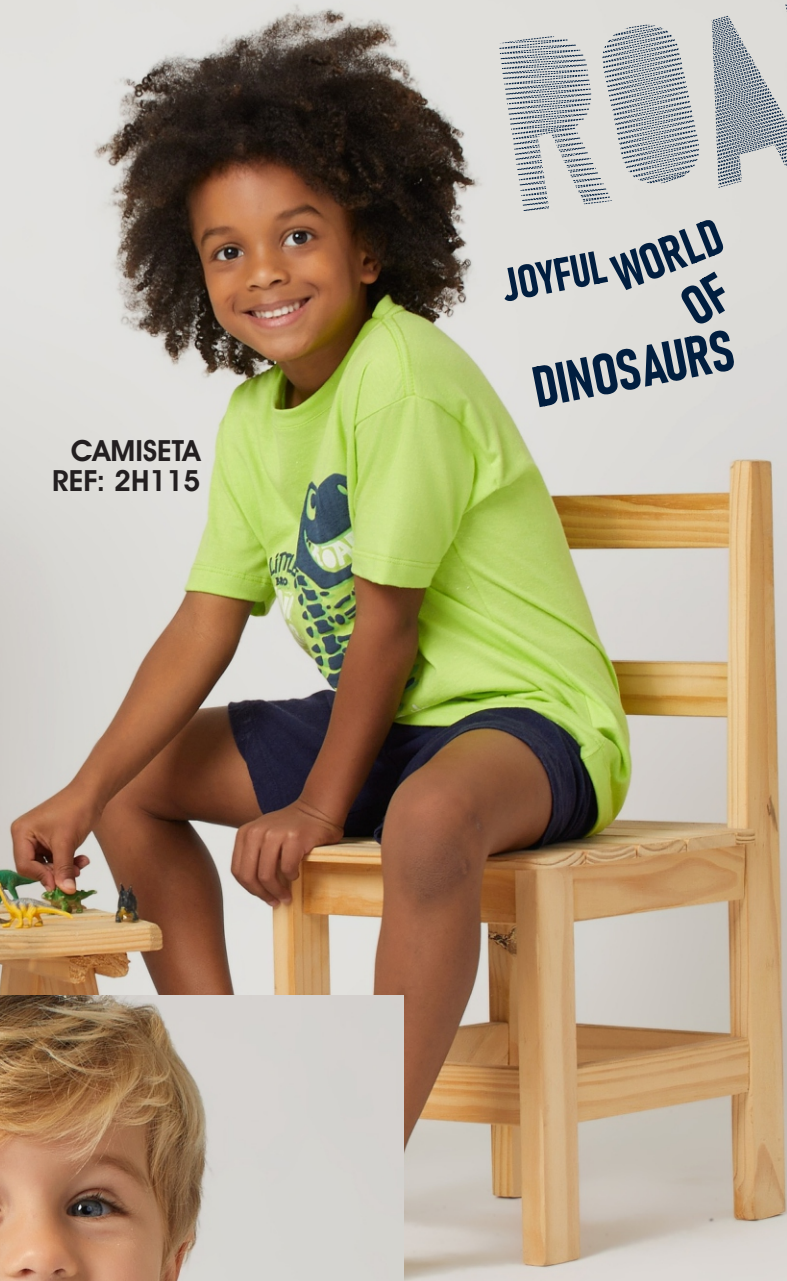

CAMISETA REF: 2H115